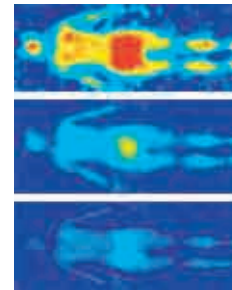

The spine is our body's axis so it is imperative that it is aligned correctly.

The **Visco Soy Technology** relieves and prevents ridgedness, strain and pain in the back and cervical area.

The Optimum Temperature

The Thermofress® 3D fabric provides an optimal temperature for relaxation. It incorporates an air chamber made of a three - dimensional volumetric woven fabric that uses the body movements to thermoregulate.

Blood Circulation

A mattress that does not support a body's contour can be the leading cause for constricting blood flow during sleep. This can increase pressure points and cause aggravating pain which can create a considerable loss of sleep.