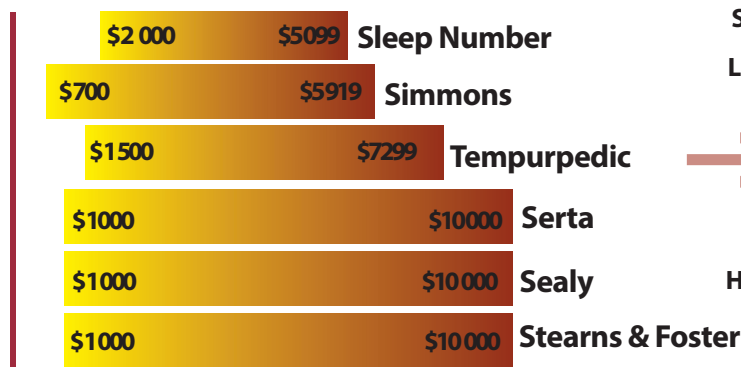

King Price Range *

* Approx Retail Price