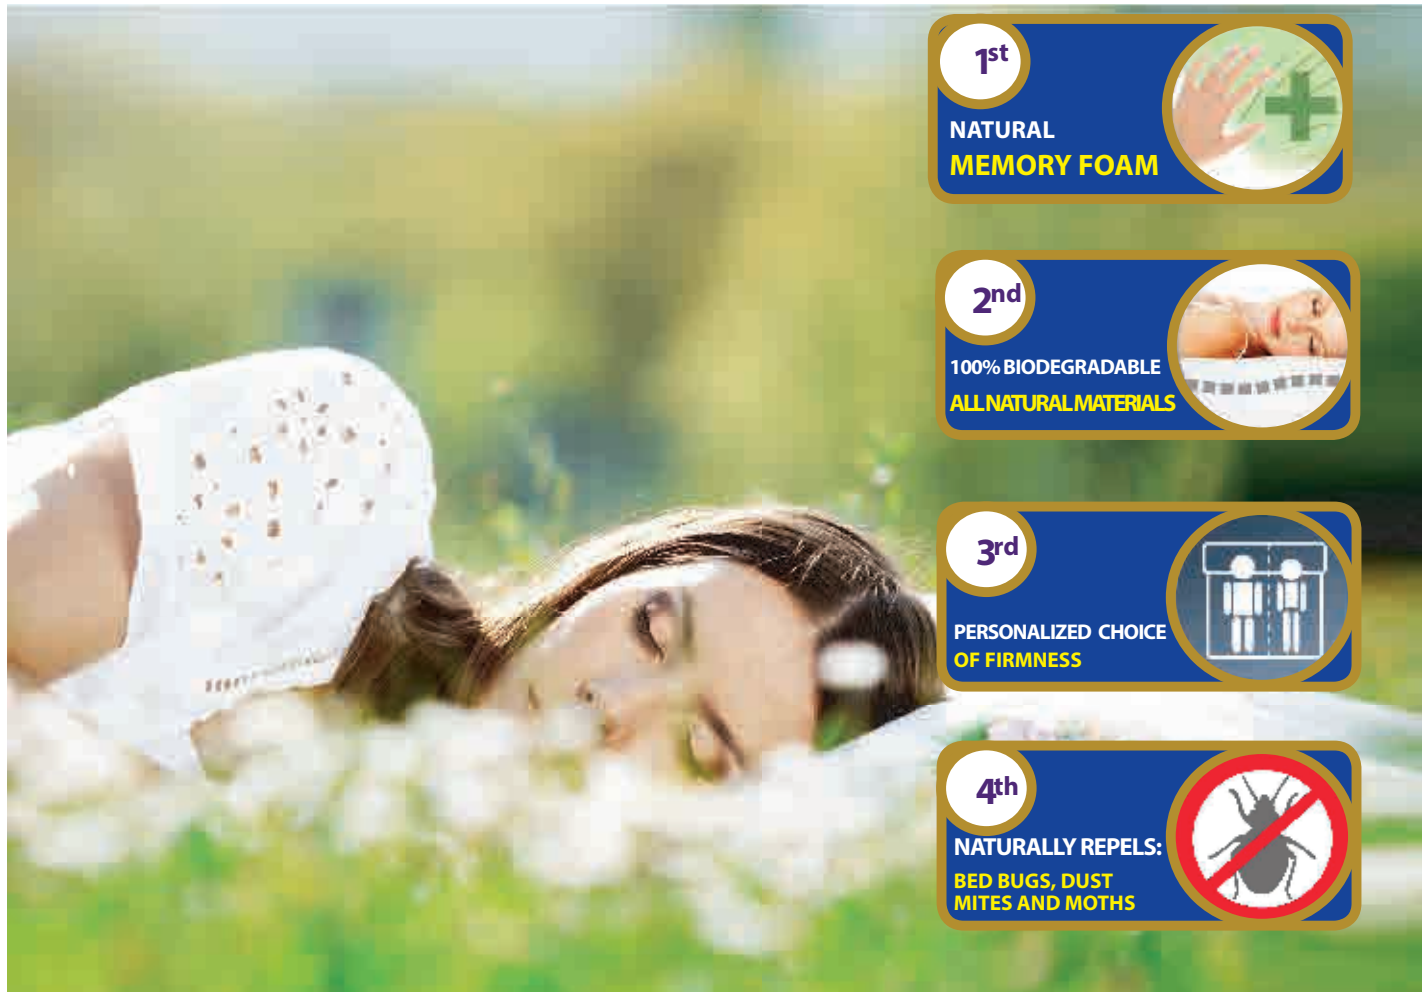

Lux

by

Naturalia

SPECIALTY MATTRESS BEDS

1st
NATURAL
MEMORY FOAM

2nd
100% BIODEGRADABLE
ALL NATURAL MATERIALS

3rd
PERSONALIZED CHOICE
OF FIRMNESS

4th
NATURALLY REPELS:
BED BUGS, DUST
MITES AND MOTHS