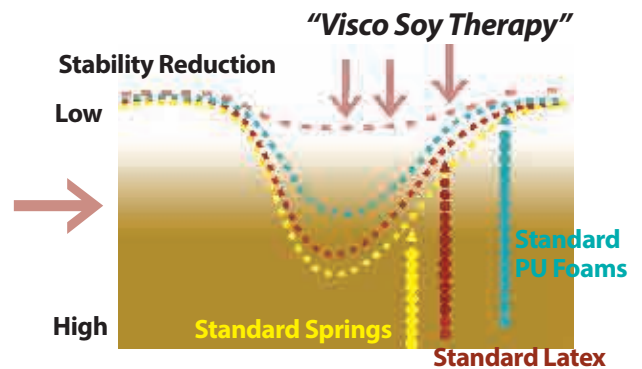

Excellent sleep, exceptional health at the best price