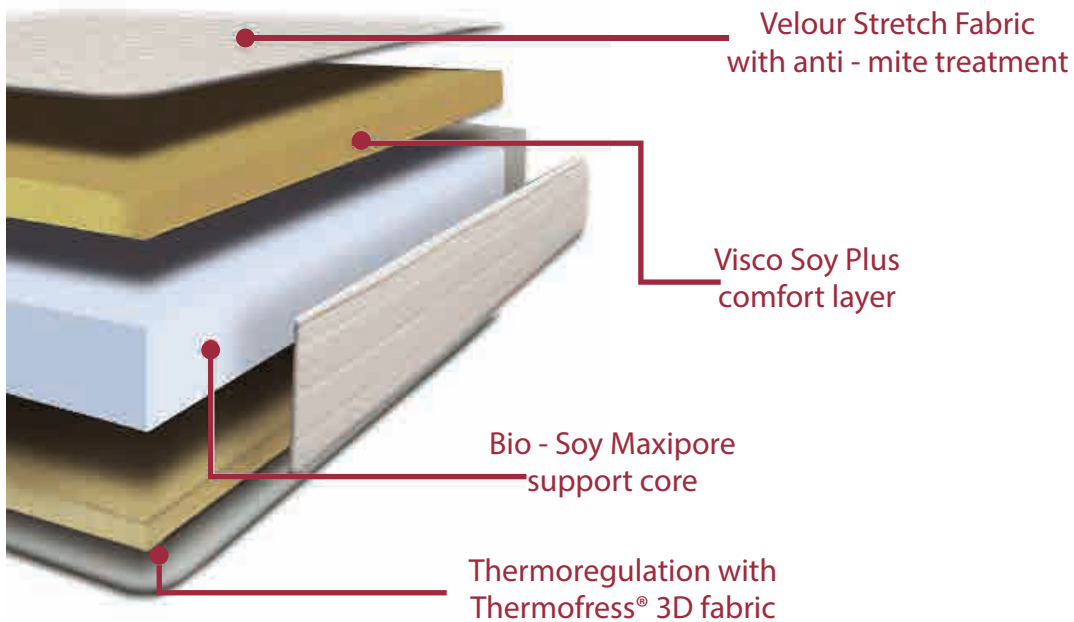

Interchangeable
viscolastic surface
that can be adapted.

Choose from → Firm - Firm
→ Firm - Soft
→ Soft - Soft

A good sleep is the foundation of a good life

A luxury natural mattress guarantees the perfect night's sleep

Cool in summer and warm in winter

Elasticity

Thermofress® 3D Fabric

A natural mattress that uses premium elements

Our latest generation **Visco Soy** mattress is a perfect combination of science and nature.

The Thermofress® 3D fabric provides an optimal temperature for relaxation. It incorporates an air chamber made of a three - dimensional volumetric woven fabric that uses the body movements to thermoregulate.